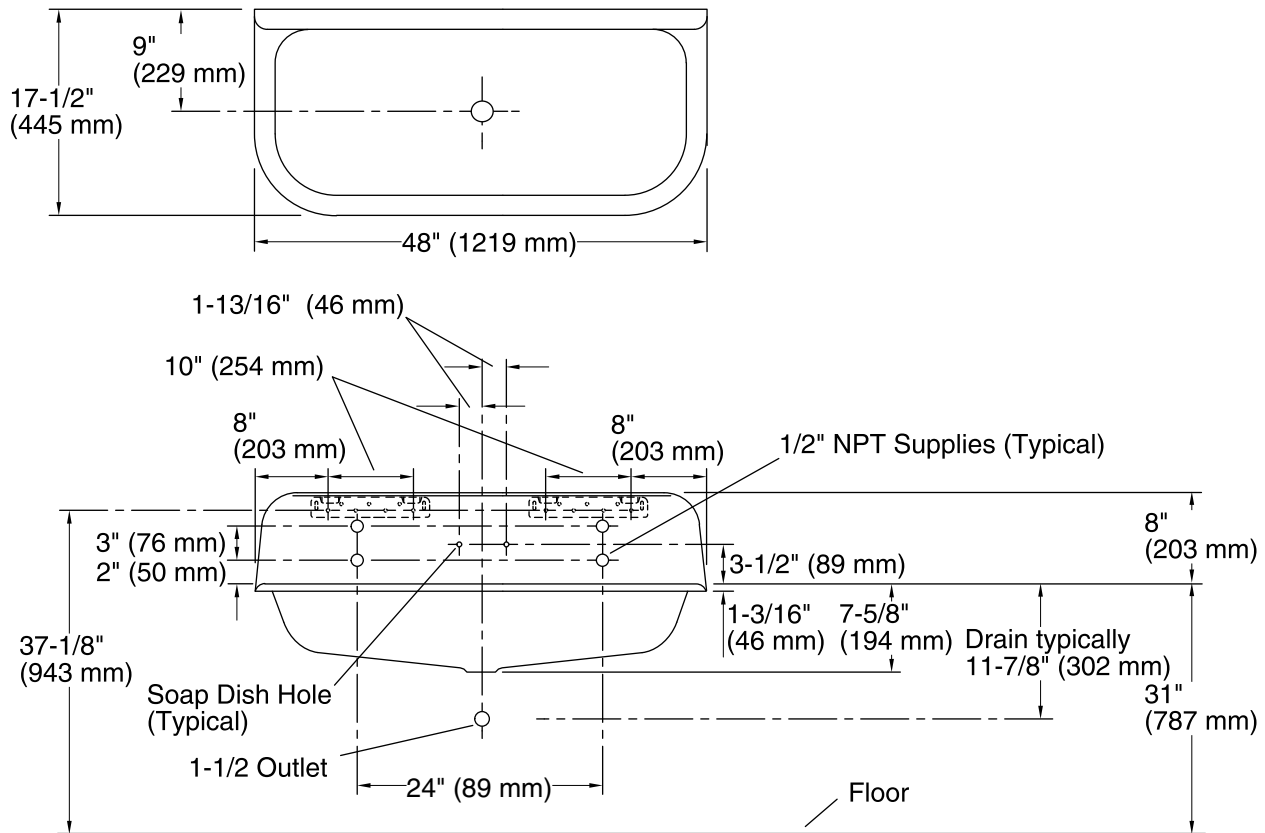

Technical Information

All product dimensions are nominal.

Bowl configuration:	Single
Installation:	Wall-mount
Bowl area (Only)	Length: 44" (1118 mm) Width: 14" (356 mm) Water depth: 7" (178 mm)
Number of deck holes:	4
Faucet hole(s):	1-1/2" (38 mm)
Soap/Lotion hole:	5/16" (8 mm)
Drain hole:	2-1/8" (54 mm)

Notes

Install this product according to the installation instructions.